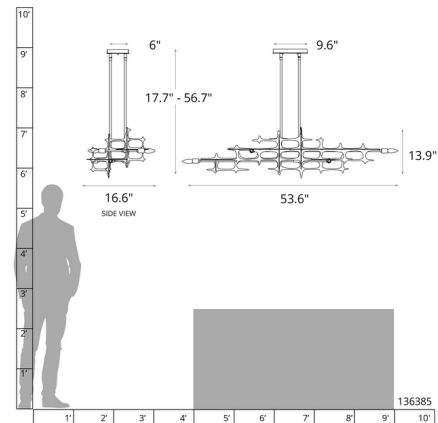

Description

The Grid Pendant adds a distinctive industrial vibe with its contrast of steel and bare bulbs. The sleek lines of the frame are both organic and geometric, in grid form. Available with Standard, Short and Long Length options. Use with a variety of Candelabra base bulbs up to 60 watts, to change up the look of this piece. Canopy: 9.6 inch x 6 inch rectangle. Lifetime Limited Warranty when installed in residential setting. Handcrafted to order by skilled artisans in Vermont, USA.

Specifications

COLOR	N/A
BODY FINISH	Dark Smoke
WATTAGE	360W
DIMMER	Standard 120V
DIMENSIONS	53.6"L x 16.6"W x 13.9"H
BULB NOT INCLUDED	6 x T6/Candelabra (E12)/60W/120V Incandescent
OTHER BULB OPTIONS	6 x B10/Candelabra (E12)/60W/120V Incandescent 6 x B10/Candelabra (E12)/120V LED 6 x G16.5/Candelabra (E12)/120V Incandescent 6 x G16.5/Candelabra (E12)/120V LED 6 x T6/Candelabra (E12)/120V LED
COUNTRY OF ORIGIN	United States

Technical Information

PRODUCT DIMENSIONS Min/Max Adjustable Length: 38" - 48.3"

Shown in dark smoke

CLICK TO VIEW PRODUCT

Notes: