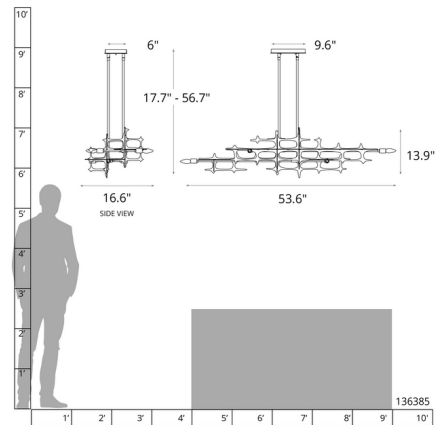

By Hubbardton Forge

Description

The Grid Pendant adds a distinctive industrial vibe with its contrast of steel and bare bulbs. The sleek lines of the frame are both organic and geometric, in grid form. Available with Standard, Short and Long Length options. Use with a variety of Candelabra base bulbs up to 60 watts, to change up the look of this piece. Canopy: 9.6 inch x 6 inch rectangle. Lifetime Limited Warranty when installed in residential setting. Handcrafted to order by skilled artisans in Vermont, USA.

Specifications

COLOR	N/A
BODY FINISH	Dark Smoke
WATTAGE	360W
DIMMER	Standard 120V
DIMENSIONS	53.6"L x 16.6"W x 13.9"H
BULB NOT INCLUDED	6 x T6/Candelabra (E12)/60W/120V Incandescent
OTHER BULB OPTIONS	6 x B10/Candelabra (E12)/60W/120V Incandescent 6 x B10/Candelabra (E12)/120V LED 6 x G16.5/Candelabra (E12)/120V Incandescent 6 x G16.5/Candelabra (E12)/120V LED 6 x T6/Candelabra (E12)/120V LED
COUNTRY OF ORIGIN	United States

Technical Information

PRODUCT DIMENSIONS Min/Max Adjustable Length: 38" - 48.3"

Shown in dark smoke

CLICK TO VIEW PRODUCT

Notes: