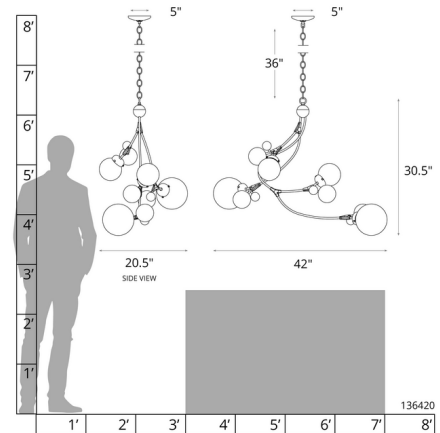

By Hubbardton Forge

Description

The Sprig Pendant adds a botanical beauty to your interior space. Steel and glass globes, of varying sizes, resemble berries on a twig and cast warm shadows of light across your room. Opaline glass is hand blown and will contain natural variances in tone from piece to piece. Sloped ceiling adaptable to 45 degrees. Lifetime Limited Warranty when installed in residential setting. Handcrafted to order by skilled artisans in Vermont, USA.

Shown in soft gold / opal

Specifications

COLOR	Opal
BODY FINISH	Soft Gold
WATTAGE	240W
DIMMER	Standard 120V
DIMENSIONS	42"W x 30.5"H x 20.5"D
BULB NOT INCLUDED	4 x A15/Medium (E26)/60W/120V Incandescent
OTHER BULB OPTIONS	4 x A15/Medium (E26)/120V LED
COUNTRY OF ORIGIN	United States