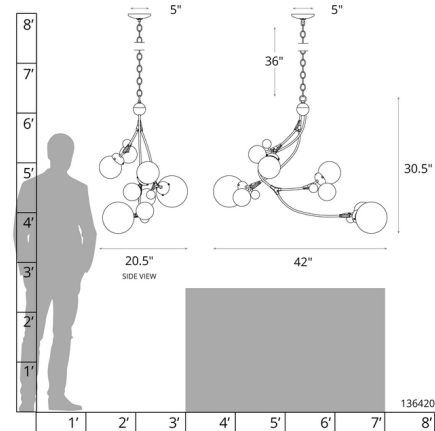

Description

The Sprig Pendant adds a botanical beauty to your interior space. Steel and glass globes, of varying sizes, resemble berries on a twig and cast warm shadows of light across your room. Opaline glass is hand blown and will contain natural variances in tone from piece to piece. Sloped ceiling adaptable to 45 degrees. Lifetime Limited Warranty when installed in residential setting. Handcrafted to order by skilled artisans in Vermont, USA.

Shown in soft gold / opal

Specifications

COLOR	Opal
BODY FINISH	Soft Gold
WATTAGE	240W
DIMMER	Standard 120V
DIMENSIONS	42"W x 30.5"H x 20.5"D
BULB NOT INCLUDED	4 x A15/Medium (E26)/60W/120V Incandescent
OTHER BULB OPTIONS	4 x A15/Medium (E26)/120V LED
COUNTRY OF ORIGIN	United States