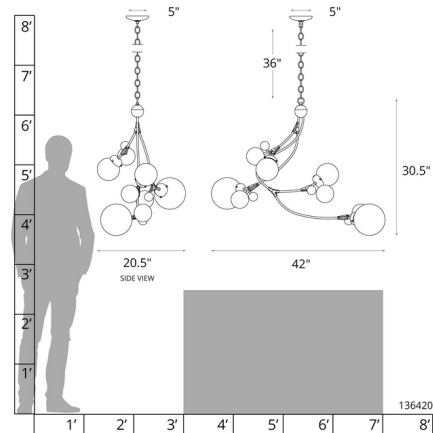

### Description

The Sprig Pendant adds a botanical beauty to your interior space. Steel and glass globes, of varying sizes, resemble berries on a twig and cast warm shadows of light across your room. Opaline glass is hand blown and will contain natural variances in tone from piece to piece. Sloped ceiling adaptable to 45 degrees. Lifetime Limited Warranty when installed in residential setting. Handcrafted to order by skilled artisans in Vermont, USA.

### Specifications

COLOR . . . . . Opaline  
 BODY FINISH . . . . . Soft Gold  
 WATTAGE . . . . . 240W  
 DIMMER . . . . . Standard 120V  
 DIMENSIONS . . . . . 42"W x 30.5"H x 20.5"D  
 BULB NOT INCLUDED . . . . . 4 x A15/Medium (E26)/60W/120V Incandescent  
 OTHER BULB OPTIONS . . . . . 4 x A15/Medium (E26)/120V LED  
 COUNTRY OF ORIGIN . . . . . United States