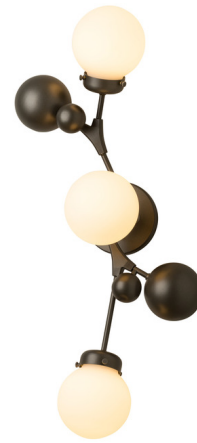

Lightology

lightology.com
866-954-4489
06-12-26

Project: _____

Company: _____

Location: _____ Fixture Type: _____

SPEC #: **HUB805752**

Approved On: _____ Approved By: _____

Sprig Wall Sconce By Hubbardton Forge

Description

The Sprig Wall Sconce adds a botanical beauty to your interior space. Steel and glass globes, of varying sizes, resemble berries on a twig and cast warm shadows of light across your room. Opaline glass is hand blown and will contain natural variances in tone from piece to piece. May be mounted horizontally or vertically. Lifetime Limited Warranty when installed in residential setting. Handcrafted to order by skilled artisans in Vermont, USA.

Shown in dark smoke / opal

Specifications

COLOR Opal
BODY FINISH Dark Smoke
WATTAGE 180W
DIMMER Standard 120V
DIMENSIONS 12.9"W x 29.8"H x 8.7"D
BULB NOT INCLUDED 3 x A15/Medium (E26)/60W/120V Incandescent
OTHER BULB OPTIONS 3 x A15/Medium (E26)/120V LED
COUNTRY OF ORIGIN United States

Technical Information

PRODUCT DIMENSIONS Backplate: 5.2" Dia.

CLICK TO VIEW PRODUCT

Notes: