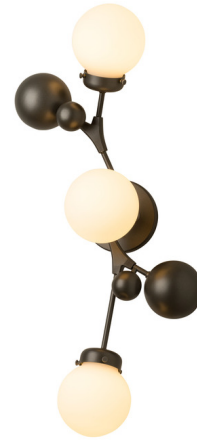

Lightology

lightology.com
866-954-4489
04-25-26

Project: _____

Company: _____

Location: _____ Fixture Type: _____

SPEC #: **HUB805752**

Approved On: _____ Approved By: _____

Sprig Wall Sconce By Hubbardton Forge

Description

The Sprig Wall Sconce adds a botanical beauty to your interior space. Steel and glass globes, of varying sizes, resemble berries on a twig and cast warm shadows of light across your room. Opaline glass is hand blown and will contain natural variances in tone from piece to piece. May be mounted horizontally or vertically. Lifetime Limited Warranty when installed in residential setting. Handcrafted to order by skilled artisans in Vermont, USA.

Shown in dark smoke / opal

Specifications

COLOR Opal
BODY FINISH Dark Smoke
WATTAGE 180W
DIMMER Standard 120V
DIMENSIONS 12.9"W x 29.8"H x 8.7"D
BULB NOT INCLUDED 3 x A15/Medium (E26)/60W/120V Incandescent
OTHER BULB OPTIONS 3 x A15/Medium (E26)/120V LED
COUNTRY OF ORIGIN United States

Technical Information

PRODUCT DIMENSIONS Backplate: 5.2" Dia.

CLICK TO VIEW PRODUCT

Notes: