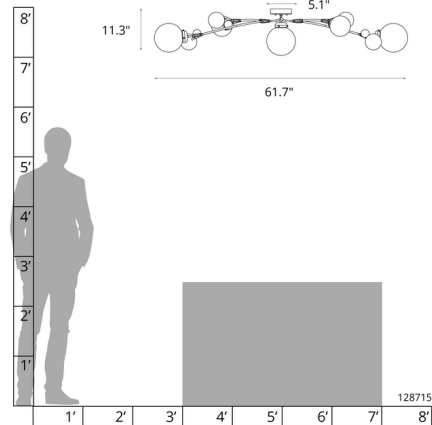

By Hubbardton Forge

Description

The Sprig Ceiling Semi Flush Light is the perfect choice to add versatile and sculptural lighting to your space. Botanical overtones are enhanced by steel with glass berries of multiple sizes. Opaline glass is hand blown and will contain natural variances in tone from piece to piece. Lifetime Limited Warranty when installed in residential setting. Handcrafted to order by skilled artisans in Vermont, USA.

Shown in soft gold / opal

Specifications

COLOR	Opal
BODY FINISH	Soft Gold
WATTAGE	300W
DIMMER	Standard 120V
DIMENSIONS	61.7"W x 11.3"H x 21"D
BULB NOT INCLUDED	5 x A15/Medium (E26)/60W/120V Incandescent
OTHER BULB OPTIONS	5 x A15/Medium (E26)/120V LED
COUNTRY OF ORIGIN	United States