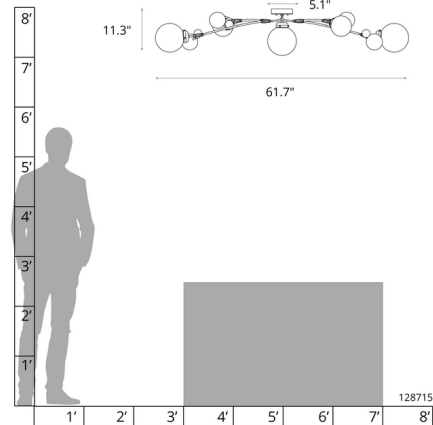

By Hubbardton Forge

Description

The Sprig Ceiling Semi Flush Light is the perfect choice to add versatile and sculptural lighting to your space. Botanical overtones are enhanced by steel with glass berries of multiple sizes. Opaline glass is hand blown and will contain natural variances in tone from piece to piece. Lifetime Limited Warranty when installed in residential setting. Handcrafted to order by skilled artisans in Vermont, USA.

Shown in soft gold / opal

Specifications

COLOR	Opal
BODY FINISH	Soft Gold
WATTAGE	300W
DIMMER	Standard 120V
DIMENSIONS	61.7"W x 11.3"H x 21"D
BULB NOT INCLUDED	5 x A15/Medium (E26)/60W/120V Incandescent
OTHER BULB OPTIONS	5 x A15/Medium (E26)/120V LED
COUNTRY OF ORIGIN	United States