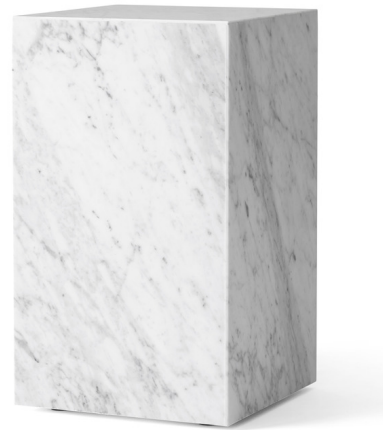

Lightology

lightology.com
866-954-4489
05-24-26

Project: _____

Company: _____

Location: _____ Fixture Type: _____

SPEC #: **MEN805851**

Approved On: _____ Approved By: _____

Plinth Tall Marble Table

By Audo Copenhagen

Description

Plinth Tall Marble Table is as versatile as it is timeless. Serves the dual purpose of being a beautiful, sculptural piece on its own and highlighting whatever objects rest upon it. The honed marble carries an air of sophistication and elegance to elevate any space. The heaviness of the Plinth marble stands in contrast to the honed surface; light bounces off of the angles and falls across the tops, producing a spotlight-effect in any space. Though the lines of the podiums are sharp and clean, the naturalness of the marble is at the forefront of its visual identity, creating an intriguing contrast within each piece. Treated with a sealer for surface protection.

Shown in white marble

W: 30 cm / 11,8"

D: 30 cm / 11,8"

H: 51 cm / 20,1"

Specifications

COLOR	N/A
BODY FINISH	White Marble
WATTAGE	N/A
DIMMER	N/A
DIMENSIONS	11.81"W x 20.08"H x 11.81"D
BULB	N/A
COUNTRY OF ORIGIN	China