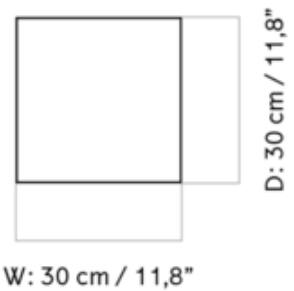

Shown in: Brown Grey

COLOR	N/A
BODY FINISH	Brown Grey
WATTAGE	N/A
DIMMER	N/A
DIMENSIONS	11.81"W x 20.08"H x 11.81"D
LAMP	N/A

SPEC # MEN805852

COMPANY	PROJECT	FIXTURE TYPE	APPROVED BY	DATE