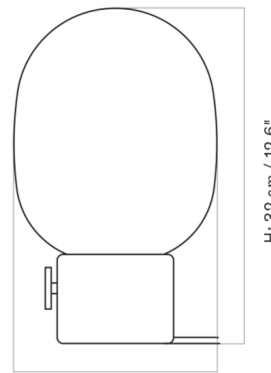

### Specifications

COLOR	Opal
BODY FINISH	Black Marble
WATTAGE	3.5W
DIMMER	Included
DIMENSIONS	7.48"W x 12.6"H
BULB INCLUDED	1 x JCD/G9/3.5W/120V LED
COUNTRY OF ORIGIN	China

### Technical Information

PRODUCT DIMENSIONS	Cord: 78.7"
COLOR RENDERING	80 CRI
LAMP COLOR	2700K
LUMENS/WATT	128.57
LUMINOUS FLUX	450 lumens

Shown in black marble / opal

Ø: 19 cm / 7.5"

CLICK TO VIEW PRODUCT