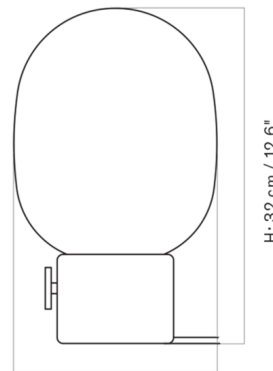

Specifications

COLOR	Opal
BODY FINISH	Black Marble
WATTAGE	3.5W
DIMMER	Included
DIMENSIONS	7.48"W x 12.6"H
BULB INCLUDED	1 x JCD/G9/3.5W/120V LED
COUNTRY OF ORIGIN	China

Technical Information

PRODUCT DIMENSIONS	Cord: 78.7"
COLOR RENDERING	80 CRI
LAMP COLOR	2700K
LUMENS/WATT	128.57
LUMINOUS FLUX	450 lumens

Shown in black marble / opal

Ø: 19 cm / 7.5"

CLICK TO VIEW PRODUCT

Notes: