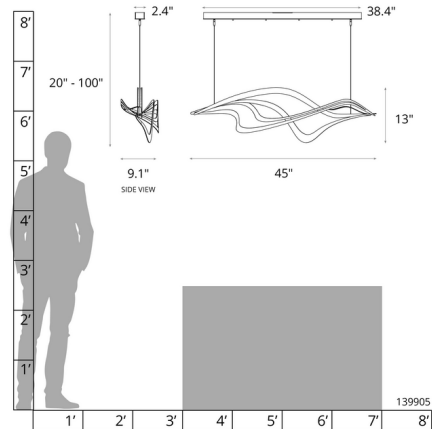

By Hubbardton Forge

Description

The Crossing Waves Linear Pendant brings a sculptural masterpiece to your interior space. The intertwined ribbons of hand forged steel are lit from above casting dramatic shadows across your room. Canopy: 38.4 inch x 2.4 inch rectangle. Sloped ceiling adaptable one way to 45 degrees. Lifetime Limited Warranty when installed in residential setting. Handcrafted to order by skilled artisans in Vermont, USA.

Specifications

COLOR	N/A
BODY FINISH	Dark Smoke
WATTAGE	25W
DIMMER	Standard 120V
DIMENSIONS	45"L x 9.1"W x 13.3"H
INTEGRATED LED MODULE	1 x LED/25W/120-277V LED
COUNTRY OF ORIGIN	United States

Technical Information

PRODUCT DIMENSIONS	Min/Max Adjustable Length: 20" - 100"
COLOR RENDERING	90 CRI
LAMP COLOR	3000K
LUMENS/WATT	46.00
LUMINOUS FLUX	1150 lumens

Shown in dark smoke

CLICK TO VIEW PRODUCT

Notes: