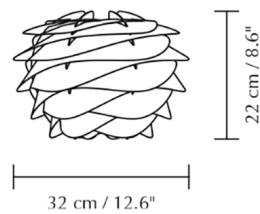

## Carmina Mini Pendant

By Umage

### Specifications

COLOR . . . . . White  
BODY FINISH . . . . . Black  
WATTAGE . . . . . 15W  
DIMMER . . . . . Standard 120V  
DIMENSIONS . . . . . 12.6\"W x 8.6\"H  
BULB NOT INCLUDED . . . . . 1 x A19/Medium (E26)/15W/120V LED

### Technical Information

PRODUCT DIMENSIONS . . . . . Cord Length: 118

CLICK TO VIEW PRODUCT

Notes: