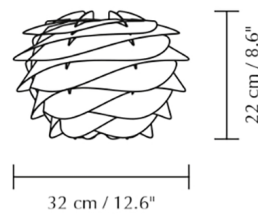

By Umage

Description

The Carmina Mini Pendant, designed in Denmark by Soren Ravn Christensen and Anders Klem, reminds you of the soft waves of the slow moving dunes of the many beautiful shorelines surrounding Denmark. Carmina introduces calm visual lines in an otherwise strict linear approach to the northern simplistic design history. Ships flat with easy-to-assemble instructions. UL listed.

Shown in black / grey

Specifications

COLOR Grey
BODY FINISH Black
WATTAGE 15W
DIMMER Standard 120V
DIMENSIONS 12.6\"W x 8.6\"H
BULB NOT INCLUDED 1 x A19/Medium (E26)/15W/120V LED

Technical Information

PRODUCT DIMENSIONS Cord Length: 118\"