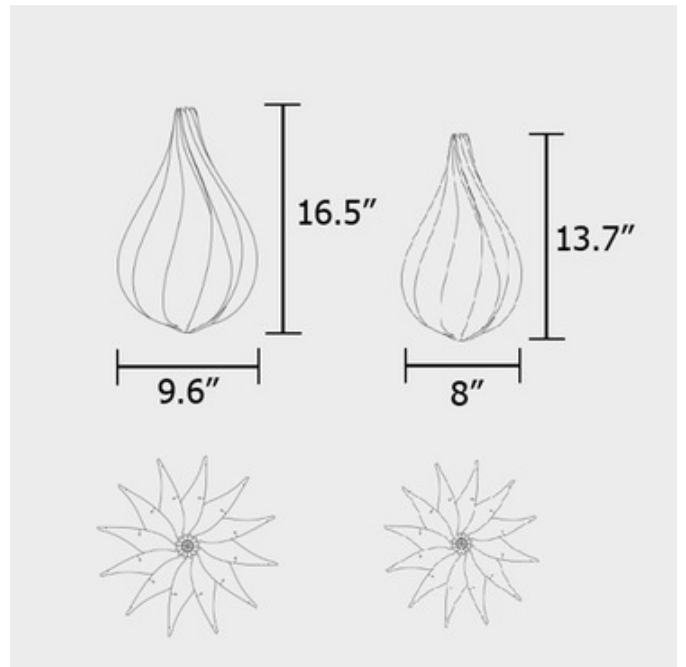

Technical Information

PRODUCT DIMENSIONS	Cord Length: 118"

SPEC #	VIT806597

COMPANY	PROJECT	FIXTURE TYPE	APPROVED BY	DATE