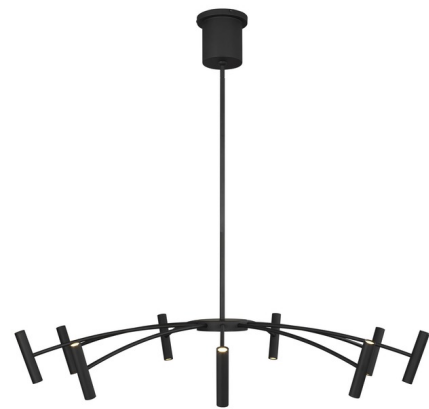

Lightology

lightology.com
866-954-4489
04-24-26

Project: _____

Company: _____

Location: _____ Fixture Type: _____

SPEC #: **TLG806790**

Approved On: _____ Approved By: _____

Aerial Chandelier

By Visual Comfort Modern

Description

The Aerial Chandelier features symmetrically spaced arched rods supporting a ring of slim cylindrical heads. The cylinders produce up and down illumination while concealing the integrated LED light sources. Includes four 12 inch and two 6 inch rigid stems. Can be installed on a sloped ceiling up to 35 degrees. Dimmable with most LED compatible electronic low voltage and TRIAC dimmers, sold separately.

Specifications

COLOR	N/A
BODY FINISH	Matte Black
WATTAGE	43.2W
DIMMER	Low Voltage Electronic
DIMENSIONS	40.4"W x 5.8"H
INTEGRATED LED MODULE	18 x LED/2.4W/120V LED
COUNTRY OF ORIGIN	China

Technical Information

PRODUCT DIMENSIONS	Adjustable Height: 16.7"-70.7"
LAMP LIFE	50000 hours
COLOR RENDERING	90 CRI
LAMP COLOR	3000K
LUMENS/WATT	1,230.42
LUMINOUS FLUX	2953 lumens

Shown in matte black

CLICK TO VIEW PRODUCT

Notes: