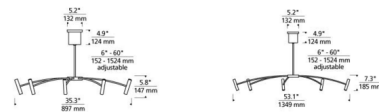

Description

The Aerial Chandelier features symmetrically spaced arched rods supporting a ring of slim cylindrical heads. The cylinders produce up and down illumination while concealing the integrated LED light sources. Includes four 12 inch and two 6 inch rigid stems. Can be installed on a sloped ceiling up to 35 degrees. Dimmable with most LED compatible electronic low voltage and TRIAC dimmers, sold separately.

Specifications

COLOR N/A
BODY FINISH Matte Black
WATTAGE 43.2W
DIMMER Low Voltage Electronic
DIMENSIONS 40.4"W x 5.8"H
INTEGRATED LED MODULE 18 x LED/2.4W/120V LED
COUNTRY OF ORIGIN China

Technical Information

PRODUCT DIMENSIONS Adjustable Height: 16.7"-70.7"
LAMP LIFE 50000 hours
COLOR RENDERING 90 CRI
LAMP COLOR 3000K
LUMENS/WATT 1,230.42
LUMINOUS FLUX 2953 lumens

Shown in matte black

CLICK TO VIEW PRODUCT

Notes: