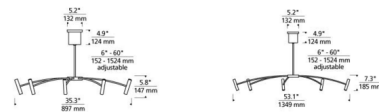

By Visual Comfort Modern

Description

The Aerial Chandelier features symmetrically spaced arched rods supporting a ring of slim cylindrical heads. The cylinders produce up and down illumination while concealing the integrated LED light sources. Includes four 12 inch and two 6 inch rigid stems. Can be installed on a sloped ceiling up to 35 degrees. Dimmable with most LED compatible electronic low voltage and TRIAC dimmers, sold separately.

Specifications

COLOR	N/A
BODY FINISH	Matte Black
WATTAGE	43.2W
DIMMER	Low Voltage Electronic
DIMENSIONS	40.4"W x 5.8"H
INTEGRATED LED MODULE	18 x LED/2.4W/120V LED
COUNTRY OF ORIGIN	China

Technical Information

PRODUCT DIMENSIONS	Adjustable Height: 16.7"-70.7"
LAMP LIFE	50000 hours
COLOR RENDERING	90 CRI
LAMP COLOR	3000K
LUMENS/WATT	1,230.42
LUMINOUS FLUX	2953 lumens

Shown in matte black

CLICK TO VIEW PRODUCT

Notes: