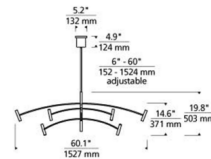

By Visual Comfort Modern

Description

The Aerial 60 Chandelier features symmetrically spaced arched rods mounted on different planes to support a ring of slim cylindrical heads. The cylinders produce up and down illumination while concealing the integrated LED light sources. Includes four 12 inch and two 6 inch rigid stems. Can be installed on a sloped ceiling up to 35 degrees. Dimmable with most LED compatible electronic low voltage and TRIAC dimmers, sold separately.

Shown in matte black

Specifications

COLOR	N/A
BODY FINISH	Matte Black
WATTAGE	38.4W
DIMMER	Low Voltage Electronic
DIMENSIONS	60.1"W x 19.8"H
INTEGRATED LED MODULE	16 x LED/2.4W/120V LED
COUNTRY OF ORIGIN	China