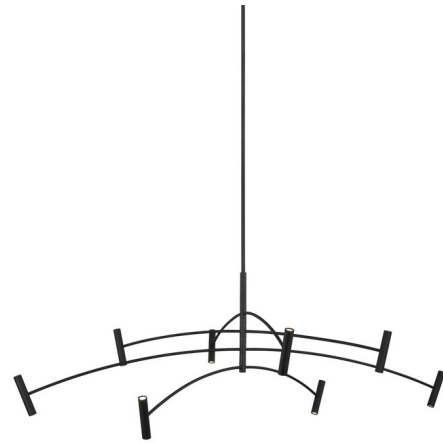

# Lightology

lightology.com  
866-954-4489  
07-07-26

Project: \_\_\_\_\_

Company: \_\_\_\_\_

Location: \_\_\_\_\_ Fixture Type: \_\_\_\_\_

SPEC #: **TLG806794**

Approved On: \_\_\_\_\_ Approved By: \_\_\_\_\_

## Aerial X-Large Chandelier By Visual Comfort Modern

### Description

The Aerial 60 Chandelier features symmetrically spaced arched rods mounted on different planes to support a ring of slim cylindrical heads. The cylinders produce up and down illumination while concealing the integrated LED light sources. Includes four 12 inch and two 6 inch rigid stems. Can be installed on a sloped ceiling up to 35 degrees. Dimmable with most LED compatible electronic low voltage and TRIAC dimmers, sold separately.

### Specifications

COLOR	N/A
BODY FINISH	Matte Black
WATTAGE	38.4W
DIMMER	Low Voltage Electronic
DIMENSIONS	60.1"W x 19.8"H
INTEGRATED LED MODULE	16 x LED/2.4W/120V LED
COUNTRY OF ORIGIN	China