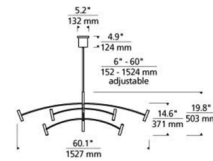

CLICK TO VIEW PRODUCT

Notes: