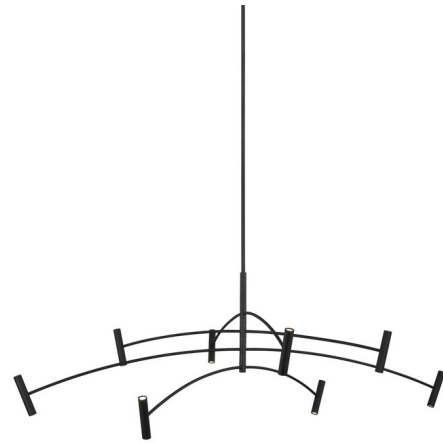

Lightology

lightology.com
866-954-4489
04-25-26

Project: _____

Company: _____

Location: _____ Fixture Type: _____

SPEC #: **TLG806794**

Approved On: _____ Approved By: _____

Aerial X-Large Chandelier By Visual Comfort Modern

Description

The Aerial 60 Chandelier features symmetrically spaced arched rods mounted on different planes to support a ring of slim cylindrical heads. The cylinders produce up and down illumination while concealing the integrated LED light sources. Includes four 12 inch and two 6 inch rigid stems. Can be installed on a sloped ceiling up to 35 degrees. Dimmable with most LED compatible electronic low voltage and TRIAC dimmers, sold separately.

Shown in matte black

Specifications

COLOR	N/A
BODY FINISH	Matte Black
WATTAGE	38.4W
DIMMER	Low Voltage Electronic
DIMENSIONS	60.1"W x 19.8"H
INTEGRATED LED MODULE	16 x LED/2.4W/120V LED
COUNTRY OF ORIGIN	China

Technical Information

LAMP LIFE	50000 hours
COLOR RENDERING	90 CRI
LAMP COLOR	3000K
LUMENS/WATT	1,185.42
LUMINOUS FLUX	2845 lumens

CLICK TO VIEW PRODUCT

Notes: