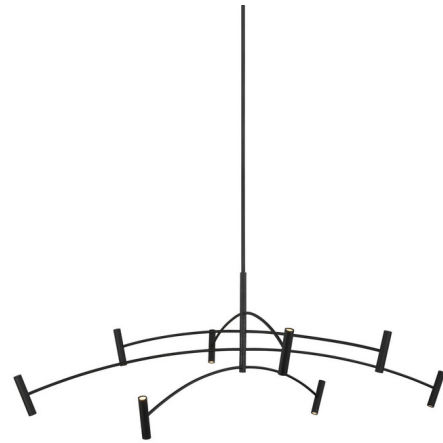

Lightology

lightology.com
866-954-4489
02-13-26

Project: _____

Company: _____

Location: _____ Fixture Type: _____

SPEC #: **TLG806794**

Approved On: _____ Approved By: _____

Aerial X-Large Chandelier

By Visual Comfort Modern

Description

The Aerial 60 Chandelier features symmetrically spaced arched rods mounted on different planes to support a ring of slim cylindrical heads. The cylinders produce up and down illumination while concealing the integrated LED light sources. Includes four 12 inch and two 6 inch rigid stems. Can be installed on a sloped ceiling up to 35 degrees. Dimmable with most LED compatible electronic low voltage and TRIAC dimmers, sold separately.

Shown in matte black

Specifications

COLOR	N/A
BODY FINISH	Matte Black
WATTAGE	38.4W
DIMMER	Low Voltage Electronic
DIMENSIONS	60.1"W x 19.8"H
INTEGRATED LED MODULE	16 x LED/2.4W/120V LED
COUNTRY OF ORIGIN	China

Technical Information

LAMP LIFE	50000 hours
COLOR RENDERING	90 CRI
LAMP COLOR	3000K
LUMENS/WATT	1,185.42
LUMINOUS FLUX	2845 lumens

CLICK TO VIEW PRODUCT

Notes: