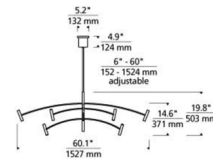

CLICK TO VIEW PRODUCT

Notes: