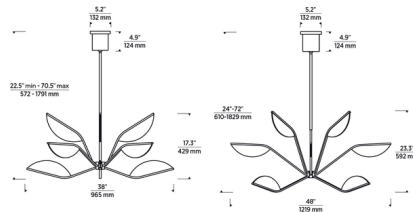

### Specifications

COLOR	N/A
BODY FINISH	Natural Brass
WATTAGE	50.2W
DIMMER	Low Voltage Electronic
DIMENSIONS	38"W x 17.3"H
INTEGRATED LED MODULE	12 x LED/4.18W/120V LED
COUNTRY OF ORIGIN	China

### Technical Information

LAMP LIFE	50000 hours
COLOR RENDERING	90 CRI
LAMP COLOR	3000K
LUMENS/WATT	950.72
LUMINOUS FLUX	3974 lumens

Shown in natural brass

CLICK TO VIEW PRODUCT

Notes: