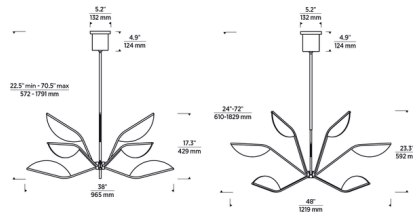

CLICK TO VIEW PRODUCT

Notes: