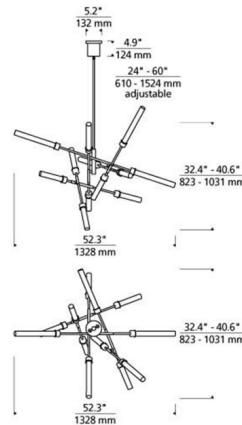

CLICK TO VIEW PRODUCT

Notes: