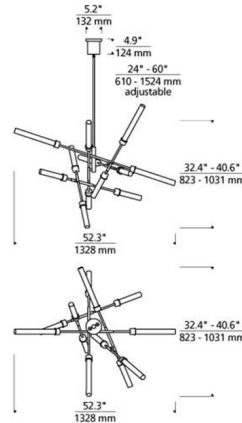

CLICK TO VIEW PRODUCT

Notes: