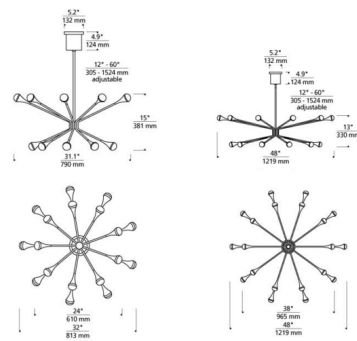

Specifications

COLOR White Acrylic
 BODY FINISH Matte Black
 WATTAGE 56W
 DIMMER Low Voltage Electronic
 DIMENSIONS 48"W x 13"H
 INTEGRATED LED MODULE 20 x LED/2.8W/120-277V LED
 COUNTRY OF ORIGIN China

Technical Information

PRODUCT DIMENSIONS Adjustable Height: 29.9"-77.9"
 LAMP LIFE 50000 hours
 COLOR RENDERING 90 CRI
 LAMP COLOR 3000K
 LUMENS/WATT 743.21
 LUMINOUS FLUX 2081 lumens

Notes:

Shown in matte black / white acrylic