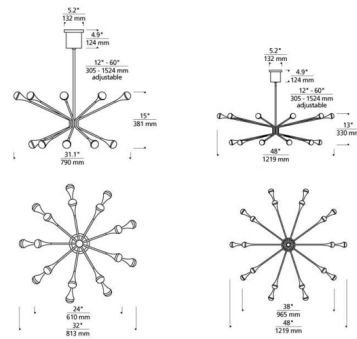

Specifications

COLOR White Acrylic
 BODY FINISH Matte Black
 WATTAGE 56W
 DIMMER Low Voltage Electronic
 DIMENSIONS 48"W x 13"H
 INTEGRATED LED MODULE 20 x LED/2.8W/120-277V LED
 COUNTRY OF ORIGIN China

Technical Information

PRODUCT DIMENSIONS Adjustable Height: 29.9"-77.9"
 LAMP LIFE 50000 hours
 COLOR RENDERING 90 CRI
 LAMP COLOR 3000K
 LUMENS/WATT 743.21
 LUMINOUS FLUX 2081 lumens

Notes:

Shown in matte black / white acrylic