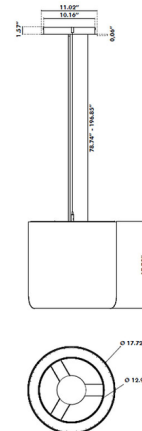

CLICK TO VIEW PRODUCT

Notes: