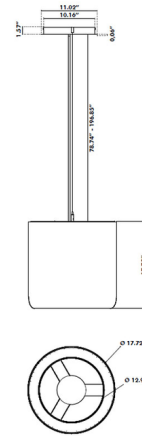

CLICK TO VIEW PRODUCT

Notes: