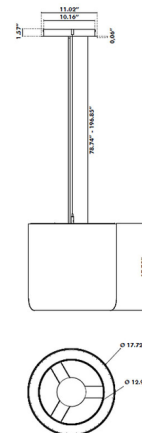

Specifications

COLOR Clara 148
BODY FINISH Black
WATTAGE 19W
DIMMER 0-10V
DIMENSIONS 17.72"W x 17.72"H
INTEGRATED LED MODULE 1 x LED/19W/120-277V LED
COUNTRY OF ORIGIN Netherlands

Technical Information

COLOR RENDERING 90 CRI
LAMP COLOR 3000K
LUMENS/WATT 78.95
LUMINOUS FLUX 1500 lumens

Shown in black / panama 00339

CLICK TO VIEW PRODUCT

Notes: