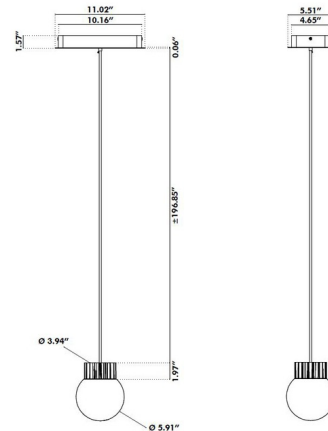

CLICK TO VIEW PRODUCT

Notes: