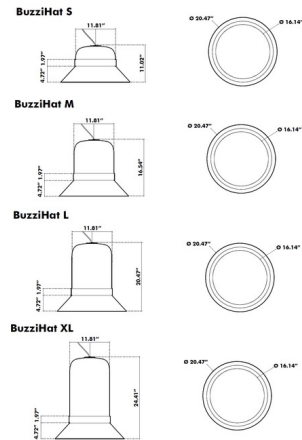

CLICK TO VIEW PRODUCT

Notes: