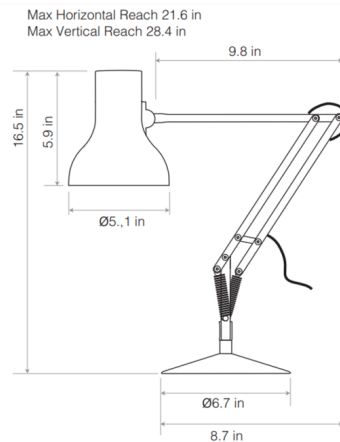

CLICK TO VIEW PRODUCT

Notes: