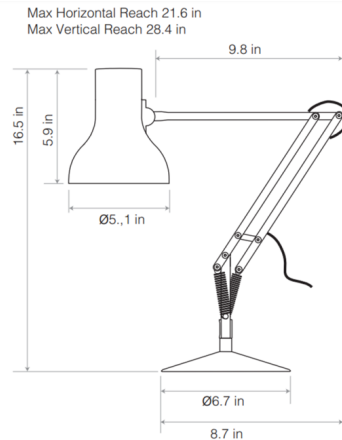

CLICK TO VIEW PRODUCT

Notes: