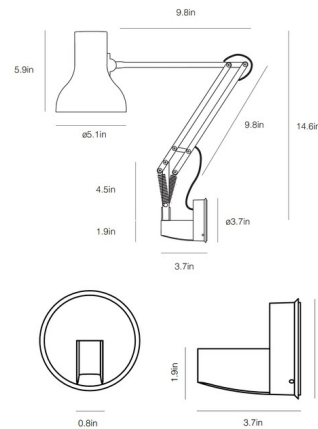

CLICK TO VIEW PRODUCT

Notes: