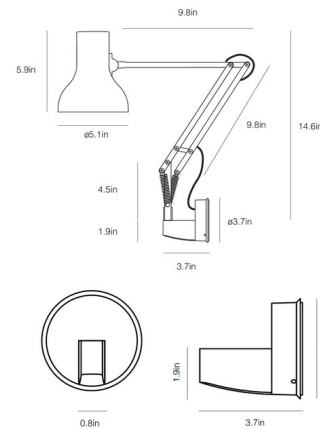

CLICK TO VIEW PRODUCT

Notes: