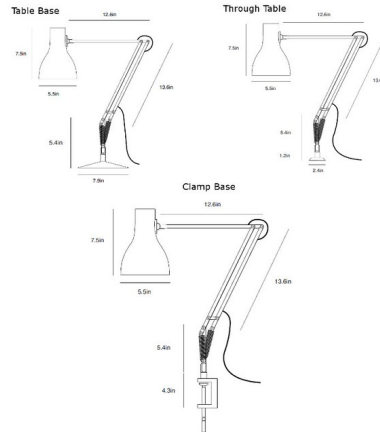

CLICK TO VIEW PRODUCT

Notes: