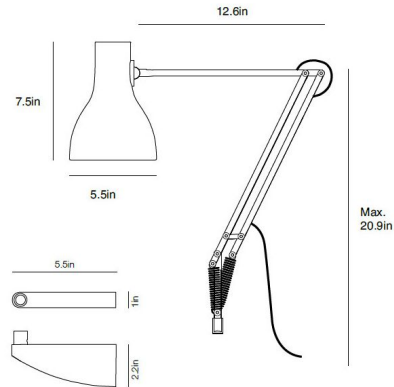

CLICK TO VIEW PRODUCT

Notes: