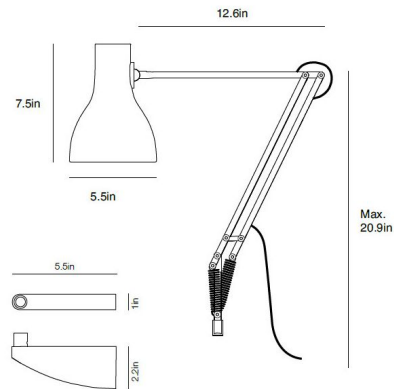

CLICK TO VIEW PRODUCT

Notes: