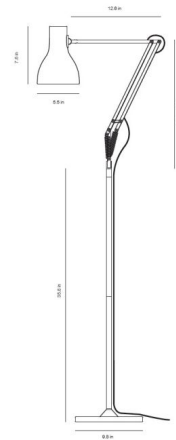

Description

The Type 75 Floor Lamp makes the perfect reading light and combines high quality fittings with classic looks, flowing movement, and full adjustability. UL and CUL listed.

Specifications

COLOR	N/A
BODY FINISH	Jet Black Matte
WATTAGE	6W
DIMMER	N/A
DIMENSIONS	12.6"W x 54.3"H
BULB INCLUDED	.1 x A19/Medium (E26)/6W/120V LED
COUNTRY OF ORIGIN	China

Technical Information

LAMP LIFE	15000 hours
COLOR RENDERING	.80 CRI
LAMP COLOR	2700K
LUMENS/WATT	78.33
LUMINOUS FLUX	470 lumens

Shown in jet black matte

CLICK TO VIEW PRODUCT

Notes: