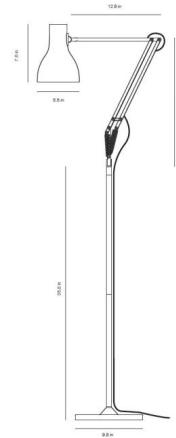

Lightology

lightology.com
866-954-4489
06-21-26

Project: _____

Company: _____

Location: _____ Fixture Type: _____

SPEC #: **AGP809874**

Approved On: _____ Approved By: _____

Type 75 Floor Lamp By Anglepoise

Description

The Type 75 Floor Lamp makes the perfect reading light and combines high quality fittings with classic looks, flowing movement, and full adjustability. UL and CUL listed.

Specifications

COLOR	N/A
BODY FINISH	Jet Black Matte
WATTAGE	6W
DIMMER	N/A
DIMENSIONS	12.6"W x 54.3"H
BULB INCLUDED	.1 x A19/Medium (E26)/6W/120V LED
COUNTRY OF ORIGIN	China

Technical Information

LAMP LIFE	15000 hours
COLOR RENDERING	.80 CRI
LAMP COLOR	2700K
LUMENS/WATT	78.33
LUMINOUS FLUX	470 lumens

Shown in jet black matte

CLICK TO VIEW PRODUCT

Notes: