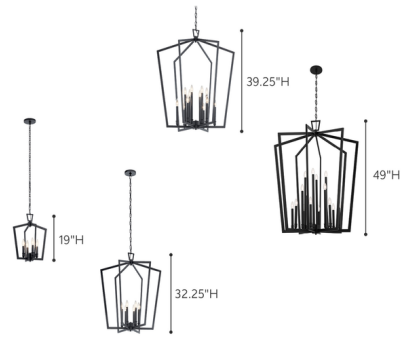

By Kichler

Description

Fusing traditional and modern styles, the Abbotswell Chandelier takes a classic lantern design and updates it with an angular open frame and contemporary finishes. This versatile piece coordinates with a range of interior styles from transitional to modern farmhouse.

Specifications

COLOR N/A
 BODY FINISH Black
 WATTAGE 54W
 DIMMER Standard 120V
 DIMENSIONS 24.75"W x 32.25"H
 BULB NOT INCLUDED 6 x B10/Candelabra (E12)/9W/120V LED
 COUNTRY OF ORIGIN China

Shown in black