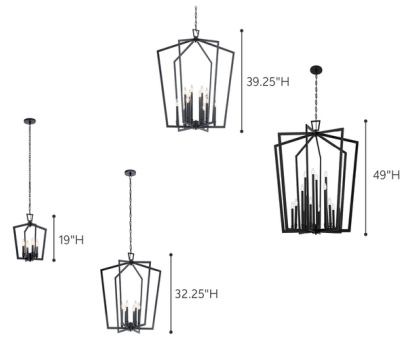

Shown in black