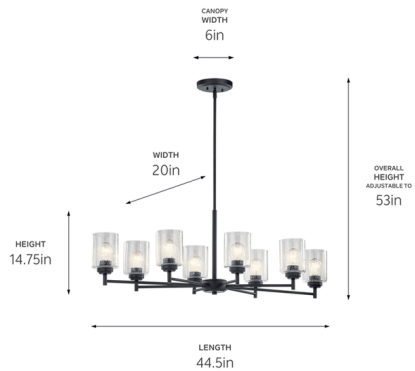

By Kichler

Description

Update your space with the clean, timeless look of the Winslow Oval Chandelier. Combining a sleek metal frame with traditional-style seeded glass shades, the Winslow complements a range of interior settings from modern and transitional to luxe industrial. Its oblong design is ideal for kitchen islands, oval or rectangular dining tables, and living rooms.

Shown in olde bronze / clear seeded

Specifications

COLOR Clear Seeded
BODY FINISH Olde Bronze
WATTAGE 96W
DIMMER Standard 120V
DIMENSIONS 44.5"L x 20"W x 14.75"H
BULB NOT INCLUDED 8 x A19/Medium (E26)/12W/120V LED
COUNTRY OF ORIGIN China