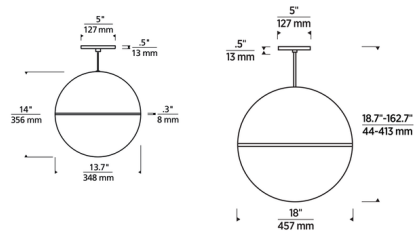

Shown in aged brass / bright brass / white

Specifications

COLOR	White
BODY FINISH	Aged Brass / Bright Brass
WATTAGE	60W
DIMMER	Standard 120V
DIMENSIONS	13.7"W x 14"H
BULB NOT INCLUDED	1 x A21/Medium (E26)/60W/120V Incandescent
OTHER BULB OPTIONS	1 x A21/Medium (E26)/120V LED
COUNTRY OF ORIGIN	China