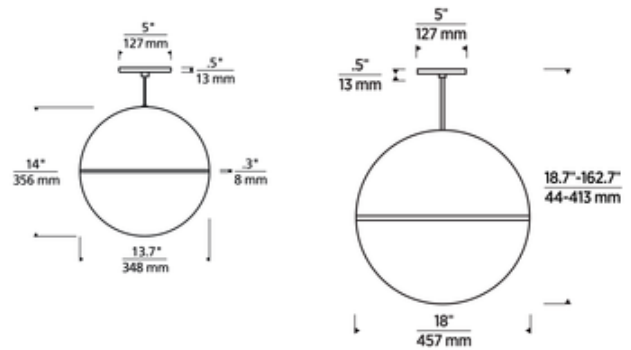

Shown in: Aged Brass / Bright Brass / White

SHADE COLOR	White
BODY FINISH	Aged Brass / Bright Brass
WATTAGE	60W
DIMMER	Standard 120V
DIMENSIONS	13.7"W x 14"H
BULB NOT INCLUDED	
LAMP	1 x A21/Medium (E26)/60W/120V Incandescent 1 x A21/Medium (E26)/120V LED
SPEC #	TLG812952