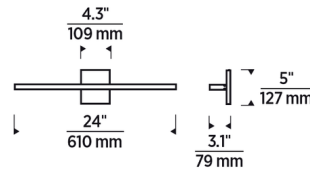

Lightology

lightology.com
866-954-4489
06-15-26

Project: _____
Company: _____
Location: _____ Fixture Type: _____
SPEC #: **TLG812957**
Approved On: _____ Approved By: _____

Banda Bathroom Vanity Light

By Visual Comfort Modern

Description

The Banda Bathroom Vanity Light offers modern appeal, featuring an acrylic light guide panel illuminated by integrated LEDs. Its clean aesthetic and modern finishes make it the perfect complement for contemporary bathrooms and vanity areas. The included universal driver is compatible with TRIAC, ELV and 0-10V dimmers. The Natural Brass is a living finish that will patina and warm over time, enhancing its richness. If the patina becomes uneven or spotty, a brass cleaner can restore the finish.

Specifications

COLOR	Clear
BODY FINISH	Chrome
WATTAGE	21W
DIMMER	Low Voltage Electronic
DIMENSIONS	24"W x 5"H x 3.1"D
INTEGRATED LED MODULE	1 x LED/21W/120-277V LED
COUNTRY OF ORIGIN	China

Technical Information

LAMP LIFE	50000 hours
COLOR RENDERING	90 CRI
LAMP COLOR	3000K
LUMENS/WATT	37.67
LUMINOUS FLUX	791 lumens

Shown in chrome / clear

CLICK TO VIEW PRODUCT

Notes: