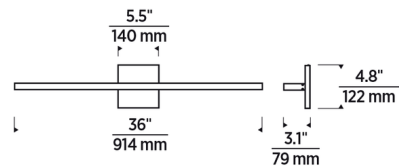

Lightology

lightology.com
866-954-4489
06-15-26

Project: _____
Company: _____
Location: _____ Fixture Type: _____
SPEC #: **TLG812957**
Approved On: _____ Approved By: _____

Banda Bathroom Vanity Light

By Visual Comfort Modern

Description

The Banda Bathroom Vanity Light offers modern appeal, featuring an acrylic light guide panel illuminated by integrated LEDs. Its clean aesthetic and modern finishes make it the perfect complement for contemporary bathrooms and vanity areas. The included universal driver is compatible with TRIAC, ELV and 0-10V dimmers. The Natural Brass is a living finish that will patina and warm over time, enhancing its richness. If the patina becomes uneven or spotty, a brass cleaner can restore the finish.

Specifications

COLOR	Clear
BODY FINISH	Chrome
WATTAGE	21W
DIMMER	Low Voltage Electronic
DIMENSIONS	24"W x 5"H x 3.1"D
INTEGRATED LED MODULE	1 x LED/21W/120-277V LED
COUNTRY OF ORIGIN	China

Technical Information

LAMP LIFE	50000 hours
COLOR RENDERING	90 CRI
LAMP COLOR	3000K
LUMENS/WATT	37.67
LUMINOUS FLUX	791 lumens

Shown in chrome / clear

CLICK TO VIEW PRODUCT

Notes: