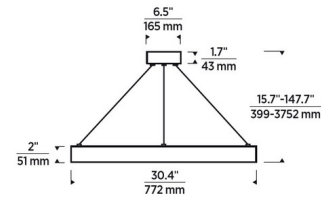

CLICK TO VIEW PRODUCT

Notes: