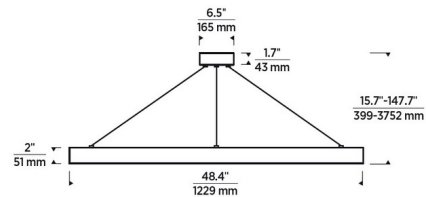

CLICK TO VIEW PRODUCT

Notes: