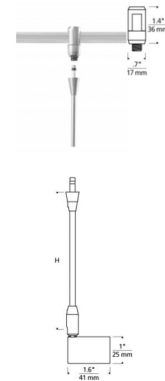

By Visual Comfort Architectural

Description

Bolt Monorail 1-Circuit Head provides focused light with its 360 degree rotation and 90 degree pivot with a concealed MR16 lamp (not included). Available in two stem lengths. Includes Monorail 1-circuit freejack connector. Compatible with Monorail 1-circuit track system. Dimmer type dependent on system transformer (ELV or MLV).

Shown in satin nickel

Specifications

COLOR	N/A
BODY FINISH	Satin Nickel
WATTAGE	7W
DIMMER	Low Voltage Electronic
DIMENSIONS	3\"L x 1\"W x 1.6\"H
BULB NOT INCLUDED	1 x MR16/GU5.3 (bipin)/7W/12V LED
COUNTRY OF ORIGIN	China