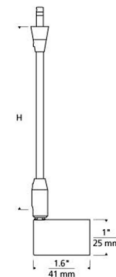

By Visual Comfort Architectural

Description

Bolt Monopoint Head provides focused light with its 360 degree rotation and 90 degree pivot with a concealed MR16 lamp (not included). Available in two stem lengths. Includes a 4 inch round flush mount canopy. Dimmable with an electronic low voltage dimmer, sold separately.

Specifications

COLOR	N/A
BODY FINISH	White
WATTAGE	7W
DIMMER	Low Voltage Electronic
DIMENSIONS	3"L x 1"W x 1.6"H
BULB NOT INCLUDED	1 x MR16/GU5.3 (bipin)/7W/12V LED
COUNTRY OF ORIGIN	China

Shown in white