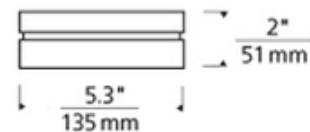

COMPANY

PROJECT

FIXTURE TYPE

APPROVED BY

DATE