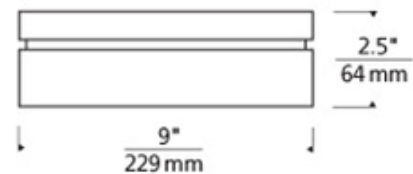

COMPANY

PROJECT

FIXTURE TYPE

APPROVED BY

DATE