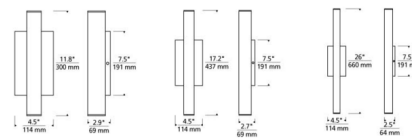

CLICK TO VIEW PRODUCT

Notes: