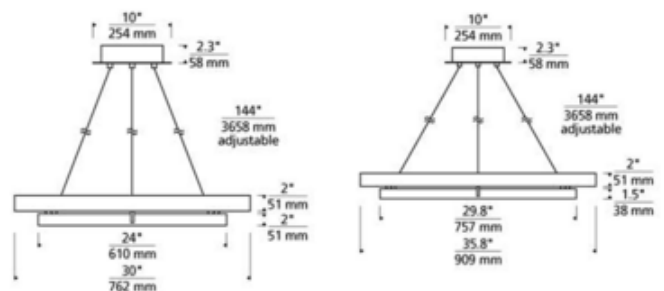

**BRAND**

Tech Lighting

**DESCRIPTION**

The Grace Chandelier is designed with two rings that illuminate this contemporary chandelier providing a graceful halo of light. A large weathered oak ring has organic texture complemented by a decorative black inner ring or in all brass. Ships with 12 feet of field-cuttable cable. Includes a 120 volt dimmable LED module. Dimmable with most LED compatible electronic low voltage and TRIAC dimmers, sold separately.

Shown in: Matte Black / Weathered Oak

<b>SHADE COLOR</b>	N/A
<b>BODY FINISH</b>	Matte Black / Weathered Oak
<b>LAMP</b>	1 x LED/48W/120V LED
<b>WATTAGE</b>	48W
<b>DIMMER</b>	Low Voltage Electronic
<b>DIMENSIONS</b>	30"W x 3.5"H

*Technical Information*

<b>LUMINOUS FLUX</b>	3392 lumens
<b>LUMENS/WATT</b>	70.67
<b>LAMP COLOR</b>	3000 K
<b>COLOR RENDERING</b>	90 CRI
<b>LAMP LIFE</b>	50000 hours
<b>APERTURE SIZE</b>	0.000"

**ITEM NUMBER** TLG813004