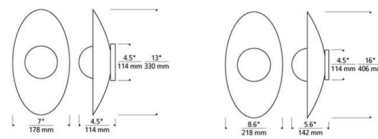

CLICK TO VIEW PRODUCT

Notes: