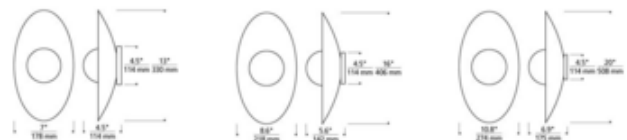

COMPANY	PROJECT	FIXTURE TYPE	APPROVED BY	DATE