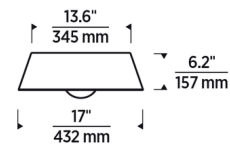

### Specifications

COLOR	N/A
BODY FINISH	Matte Black
WATTAGE	12.7W
DIMMER	Low Voltage Electronic
DIMENSIONS	17"W x 6.2"H
INTEGRATED LED MODULE	1 x LED/12.7W/120V LED
COUNTRY OF ORIGIN	China