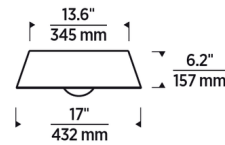

Shown in matte black

Specifications

COLOR	N/A
BODY FINISH	Matte Black
WATTAGE	12.7W
DIMMER	Low Voltage Electronic
DIMENSIONS	17"W x 6.2"H
INTEGRATED LED MODULE	1 x LED/12.7W/120V LED
COUNTRY OF ORIGIN	China