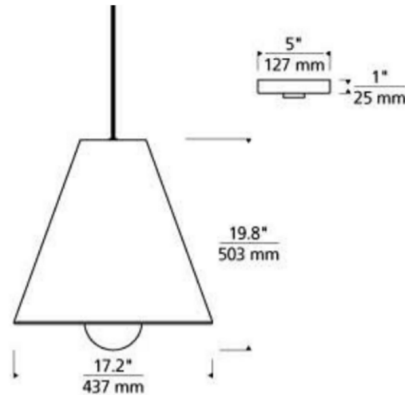

Shown in matte black

CLICK TO VIEW PRODUCT

Notes: