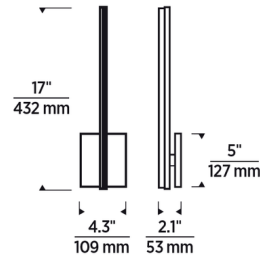

CLICK TO VIEW PRODUCT

Notes: