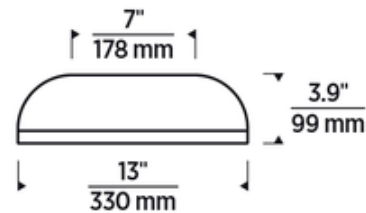

COMPANY	PROJECT	FIXTURE TYPE	APPROVED BY	DATE