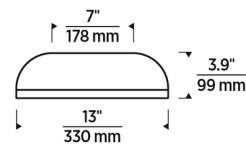

CLICK TO VIEW PRODUCT

Notes: