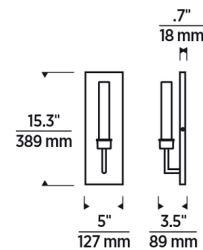

Shown in natural brass / clear

Specifications

COLOR	Clear
BODY FINISH	Natural Brass
WATTAGE	8.3W
DIMMER	Low Voltage Electronic
DIMENSIONS	5"W x 15.3"H x 3.5"D
INTEGRATED LED MODULE	1 x LED/8.3W/120V LED
COUNTRY OF ORIGIN	China