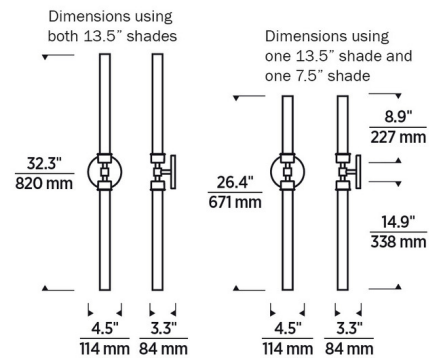

By Visual Comfort Modern

Description

The Linger Double Wall Sconce showcases elegant glass and acrylic pipe shades. Their double layer design adds dimension and a unique modern aesthetic as they disperse the LED light. The fixture includes two 13.5 inch long shades and one shorter 7.5 inch shade, for customizing the configuration to suit your space. Whether placed in a bathroom, vanity area, or hallway, Linger offers beautiful illumination with contemporary flair. 120V: TRIAC and ELV dimmable. 277V: 0-10V dimmable.

Specifications

COLOR	Clear
BODY FINISH	Natural Brass
WATTAGE	17.4W
DIMMER	Low Voltage Electronic
DIMENSIONS	4.5"W x 32.3"H x 3.3"D
INTEGRATED LED MODULE	2 x LED/8.7W/120V LED
COUNTRY OF ORIGIN	China

Technical Information

LAMP LIFE	50000 hours
COLOR RENDERING	90 CRI
LAMP COLOR	3000K
LUMENS/WATT	131.61
LUMINOUS FLUX	1145 lumens

Shown in natural brass / clear

CLICK TO VIEW PRODUCT

Notes: