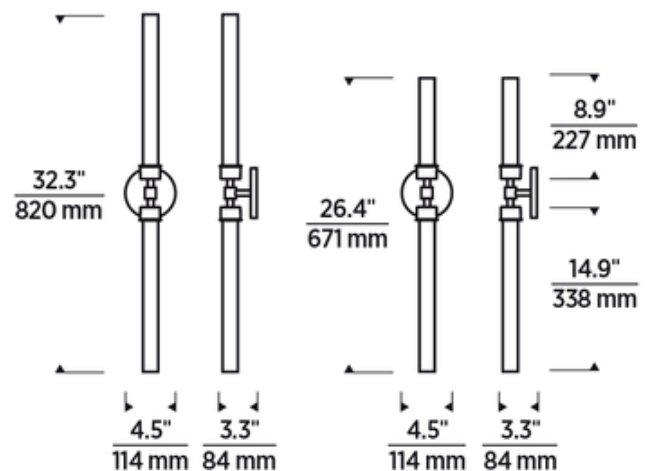

DESIGNER

Sean Lavin

BRAND

Visual Comfort Modern

DESCRIPTION

The Linger Double Wall Sconce showcases elegant glass and acrylic pipe shades. Their double layer design adds dimension and a unique modern aesthetic as they disperse the LED light. The fixture includes two 13.5 inch long shades and one shorter 7.5 inch shade, for customizing the configuration to suit your space. Whether placed in a bathroom, vanity area, or hallway, the Linger offers beautiful illumination with contemporary flair. 120V: TRIAC and ELV dimmable. 277V: 0-10V dimmable.

Shown in: Natural Brass / Clear

SHADE COLOR	Clear
BODY FINISH	Natural Brass
WATTAGE	17.4W
DIMMER	Low Voltage Electronic
DIMENSIONS	4.5"W x 32.3"H x 3.3"D
INTEGRATED LED MODULE	
LAMP	2 x LED/8.7W/120V LED

Technical Information

LUMINOUS FLUX	1145 lumens
LUMENS/WATT	131.61
LAMP COLOR	3000K
COLOR RENDERING	90 CRI

SPEC #

TLG813029

COMPANY

PROJECT

FIXTURE TYPE

APPROVED BY