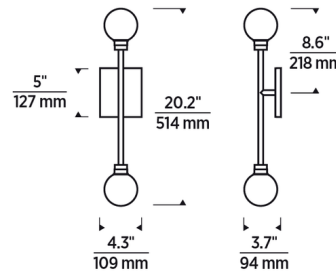

CLICK TO VIEW PRODUCT

Notes: