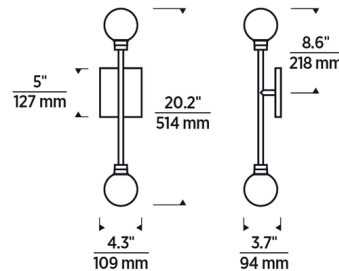

CLICK TO VIEW PRODUCT

Notes: