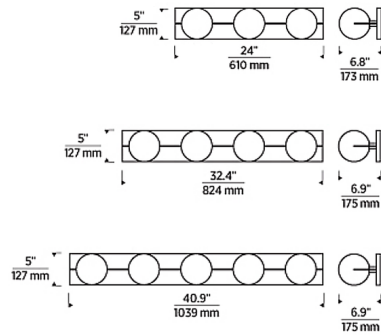

Lightology

lightology.com
866-954-4489
04-24-26

Project: _____
Company: _____
Location: _____ Fixture Type: _____
SPEC #: **TLG813047**
Approved On: _____ Approved By: _____

Orbel Bathroom Vanity Light By Visual Comfort Modern

Description

The Orbel Bathroom Vanity Light combines contrasting geometric shapes in a design inspired by midcentury modern art. Frosted glass globes nestled within a rectangular metal backplate cast a soft ambient glow into your space. TRIAC and ELV dimmable. The option that includes bulbs is Title 24 compliant.

Shown in matte black / frosted

Specifications

COLOR	Frosted
BODY FINISH	Matte Black
WATTAGE	15W
DIMMER	Low Voltage Electronic
DIMENSIONS	24"W x 5"H x 6.8"D
BULB NOT INCLUDED	3 x JCD/G9/5W/120V LED
COUNTRY OF ORIGIN	China

CLICK TO VIEW PRODUCT

Notes: