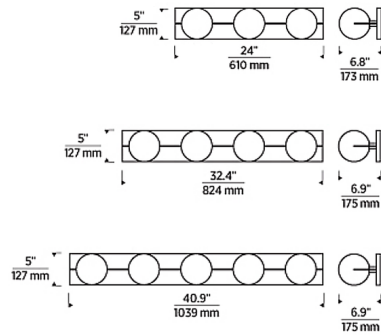

Description

The Orbel Bathroom Vanity Light combines contrasting geometric shapes in a design inspired by midcentury modern art. Frosted glass globes nestled within a rectangular metal backplate cast a soft ambient glow into your space. TRIAC and ELV dimmable. The option that includes bulbs is Title 24 compliant.

Shown in matte black / frosted

Specifications

COLOR	Frosted
BODY FINISH	Matte Black
WATTAGE	15W
DIMMER	Low Voltage Electronic
DIMENSIONS	24"W x 5"H x 6.8"D
BULB NOT INCLUDED	3 x JCD/G9/5W/120V LED
COUNTRY OF ORIGIN	China