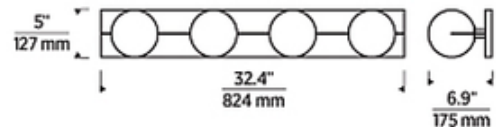

DESIGNER

Sean Lavin

BRAND

Visual Comfort Modern

DESCRIPTION

The Orbel Bathroom Vanity Light combines contrasting geometric shapes in a design inspired by midcentury modern art. Frosted glass globes nestled within a rectangular metal backplate cast a soft ambient glow into your space. TRIAC and ELV dimmable. The option that includes bulbs is Title 24 compliant. Note: The Aged Brass finish is only available for the 3-light fixture.

Shown in: Aged Brass / Frosted

SHADE COLOR	Frosted
BODY FINISH	Aged Brass
WATTAGE	15W
DIMMER	Low Voltage Electronic
DIMENSIONS	24"W x 5"H x 6.9"D
BULB NOT INCLUDED	
LAMP	3 x JCD/G9/5W/120V LED

SPEC # TLG813049