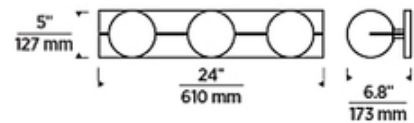

Shown in: Aged Brass / Frosted

SHADE COLOR	Frosted
BODY FINISH	Aged Brass
WATTAGE	15W
DIMMER	Low Voltage Electronic
DIMENSIONS	24"W x 5"H x 6.9"D
BULB NOT INCLUDED	
LAMP	3 x JCD/G9/5W/120V LED

SPEC # TLG813049