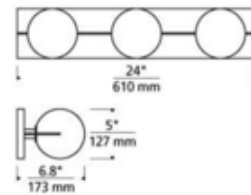

DESIGNER Sean Lavin
BRAND Tech Lighting

DESCRIPTION

The Orbel Bathroom Vanity Light is inspired by Mid-Century modern art with contrasting geometric shapes. The Orbel features three stacked frosted spheres supported by a rectangular metal base. No lamp option rated for 5 watt max 120 volt JCD G9 bi-pin LED lamps sold separately. Integrated LED option includes 120 volt 3000K LED modules, dimmable with most LED compatible electronic low voltage or TRIAC dimmers, sold separately. Mounts horizontally or vertically.

Shown in: Brass / Frost

SHADE COLOR	Frost
BODY FINISH	Brass
WATTAGE	75W
DIMMER	Incandescent
DIMENSIONS	24"W x 5"H x 6.7"D
LAMP	3 x JCD/G9/25W/120V LED
ITEM NUMBER	TLG813049

COMPANY	PROJECT	FIXTURE TYPE	APPROVED BY	DATE