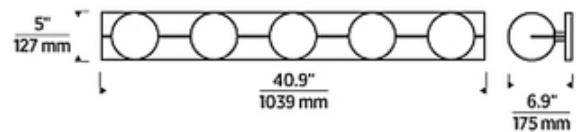

DESIGNER

Sean Lavin

BRAND

Visual Comfort Modern

DESCRIPTION

The Orbel Bathroom Vanity Light combines contrasting geometric shapes in a design inspired by midcentury modern art. Frosted glass globes nestled within a rectangular metal backplate cast a soft ambient glow into your space. TRIAC and ELV dimmable. The option that includes bulbs is Title 24 compliant. Note: The Aged Brass finish is only available for the 3-light fixture.

Shown in: Aged Brass / Frosted

SHADE COLOR	Frosted
BODY FINISH	Aged Brass
WATTAGE	15W
DIMMER	Low Voltage Electronic
DIMENSIONS	24"W x 5"H x 6.9"D
BULB NOT INCLUDED	
LAMP	3 x JCD/G9/5W/120V LED

SPEC # TLG813049