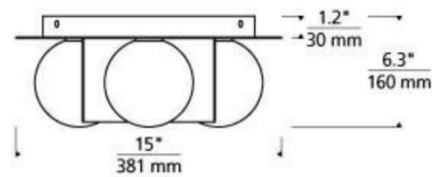

By Visual Comfort Modern

Description

The Orbel Ceiling Light is inspired by Mid-Century modern art with contrasting geometric shapes. The Orbel ceiling fixture features a circular canopy that supports alternating metal squares in Aged Brass or Matte Black finish and four frosted spheres of light. Ceiling mount only. ETL listed. No lamp option rated for four 5 watt max 120 volt JCD G9 bi-pin LED lamps sold separately. Integrated LED option includes four 120 volt 3000K LED modules, dimmable with most LED compatible electronic low voltage or TRIAC dimmers, sold separately.

Shown in aged brass / frost

Specifications

COLOR	Frost
BODY FINISH	Aged Brass
WATTAGE	20W
DIMMER	Standard 120V
DIMENSIONS	15"W x 6.3"H
BULB NOT INCLUDED	4 x JCD/G9/5W/120V LED
OTHER BULB OPTIONS	4 x JCD/G9/5W/120V Halogen
COUNTRY OF ORIGIN	China