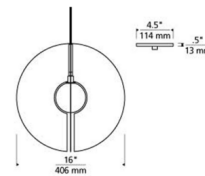

Description

The Orbel Round Pendant is inspired by Mid-Century modern art with contrasting geometric shapes. The Orbel features metal circles that surround a glowing, frosted sphere of light. Provided with six feet of field-cutttable black cloth cord and a round canopy. Available with an integrated LED module (included) or JCD G9 LED bi-pin lamp (not included). Dimmable with most LED compatible electronic low voltage or TRIAC dimmers, sold separately. ETL listed. Suitable for damp locations. G9 LED option Title 20/Title 24 compliant.

Shown in matte black / frost

Specifications

COLOR	Frost
BODY FINISH	Matte Black
WATTAGE	5W
DIMMER	Standard 120V
DIMENSIONS	16"W x 16"H
BULB NOT INCLUDED	1 x JCD/G9/5W/120V LED
COUNTRY OF ORIGIN	China

Technical Information

PRODUCT DIMENSIONS Cord Length: 72" Black Cloth

CLICK TO VIEW PRODUCT

Notes: